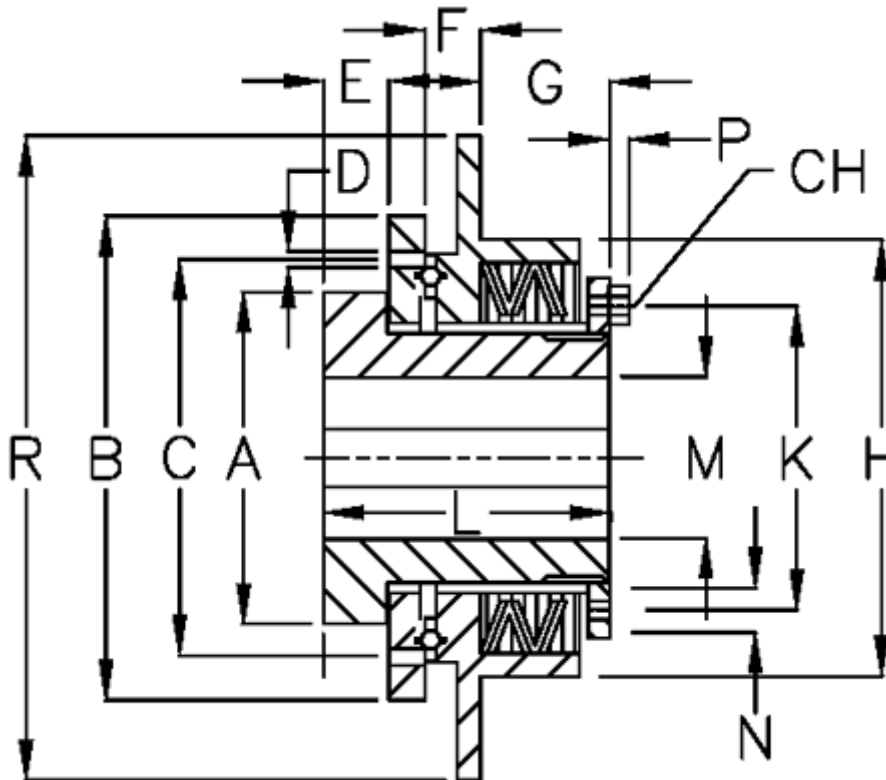

Data Sheet

Article number: 46952514

Description: Safeguard mini E 25 LL

Measures

A	= 46	F	= 7.0	P	= 4.0
B	= 70	G	= 23.0	R	= 100
C	= 59	H	= 74		
CH	= 8	K	= 54		
D	= 6xM5	L	= 57		
Disc spring mounting	= 3x2L	M max	= 25		
Disc spring version	= LL - heavy	M min	= 10		
E	= 17.0	N	= $\varnothing 4$		